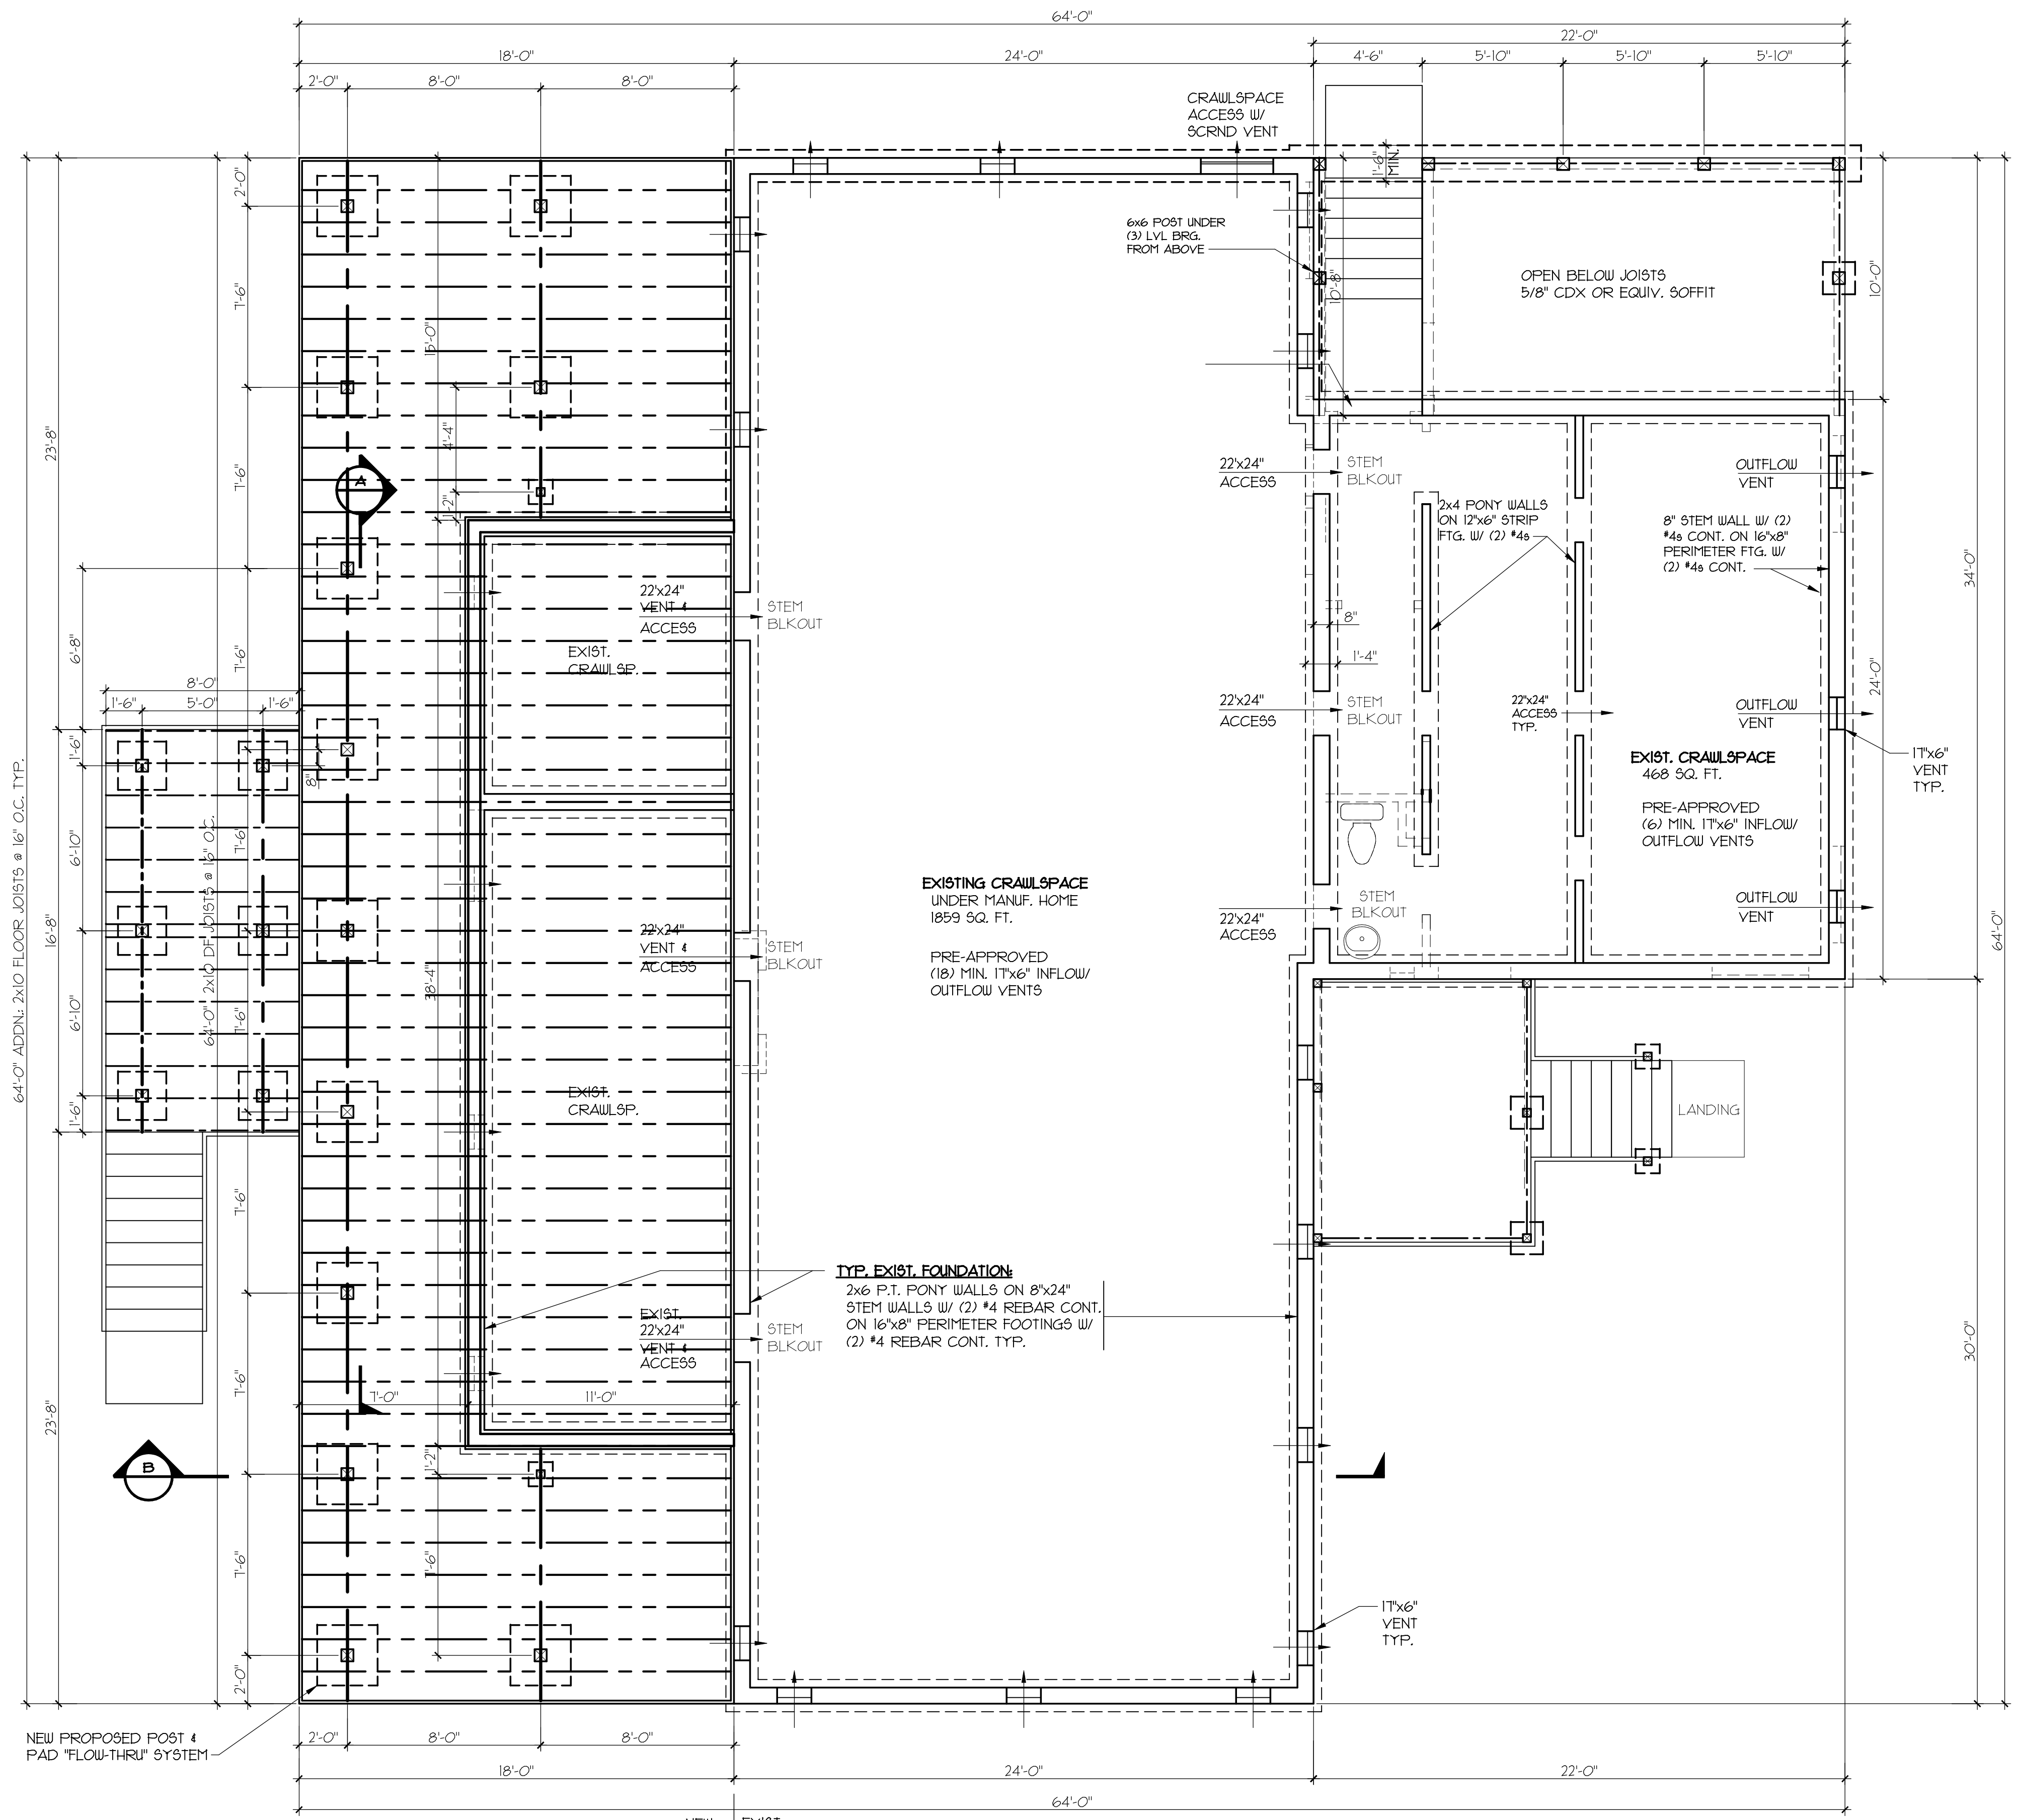

REVISIONS	BY
6-20-13	TVB
6-28-13	TVB
1-30-13	TVB

CUSTOM ADDITION FOR:  
**COLTON**  
 34335 HWY 58  
 EUGENE, OR

**GREAT HOUSE DESIGN**  
 P.O. BOX 41999 • EUGENE, OR 97404

PHONE (541) 688-3492  
 FAX (541) 342-7966  
 E-MAIL [Tim@GreatHouseDesignNW.com](mailto:Tim@GreatHouseDesignNW.com)

**FOUNDATION PLAN**  
**DETAILS**  
 "DESIGNING YOUR DREAMS"

Date 3-16  
 Scale N/A  
 Drawn TVB  
 4 of 6  
 Sheet Sheet

**FOUNDATION PLAN**  
 1/4" = 1'-0"

NATURAL RIVER COURSE →

NATURAL RIVER COURSE →