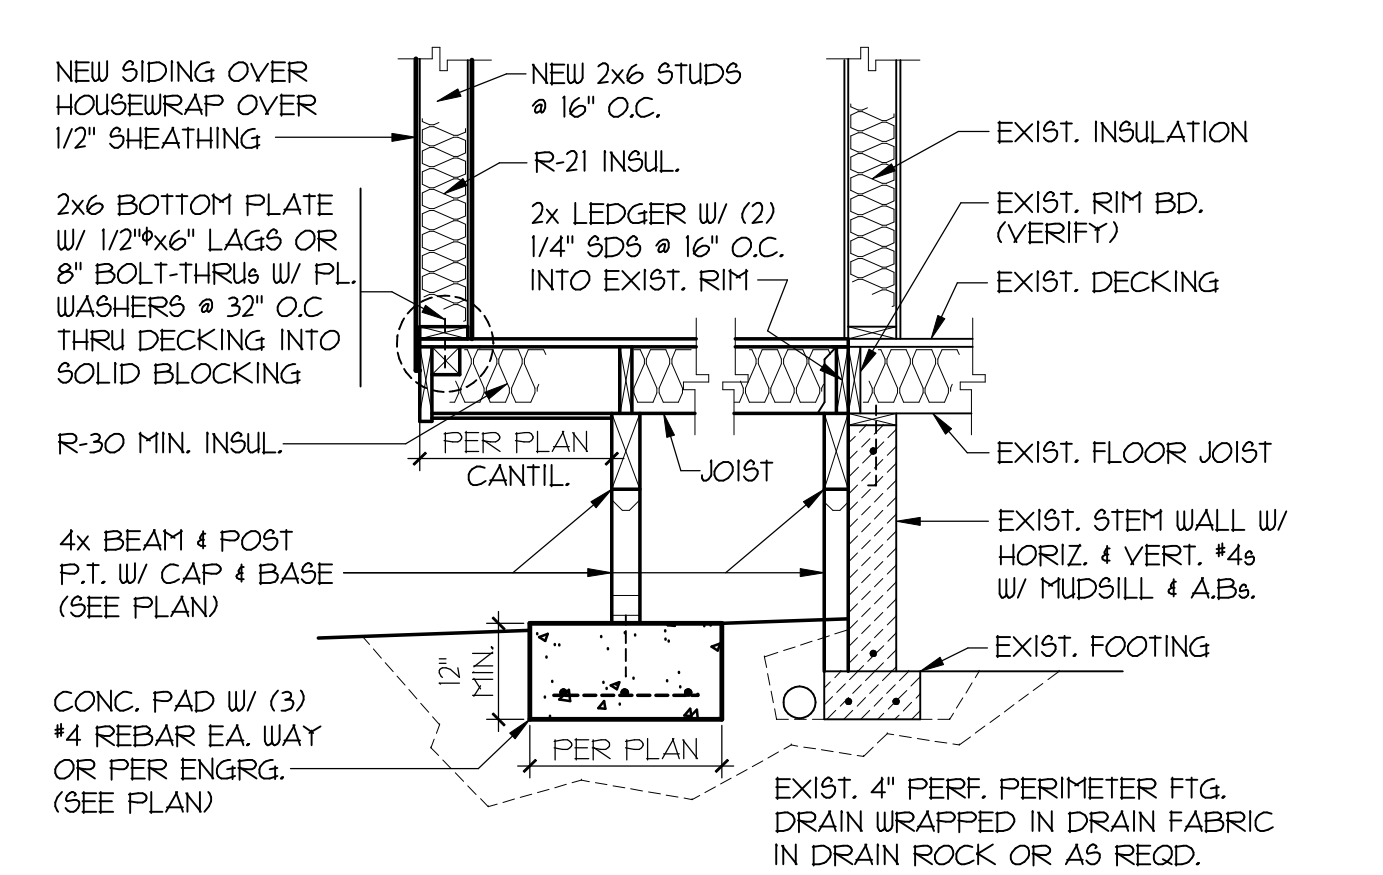

**FOUNDATION PLAN**  
**DETAILS**  
 "DESIGNING YOUR DREAMS"

Date 3-16  
 Scale N/A  
 Drawn TVB  
 4 of 6  
 Sheet Sheet

**FOUNDATION PLAN**  
 1/4" = 1'-0"

NATURAL RIVER COURSE →

NATURAL RIVER COURSE →