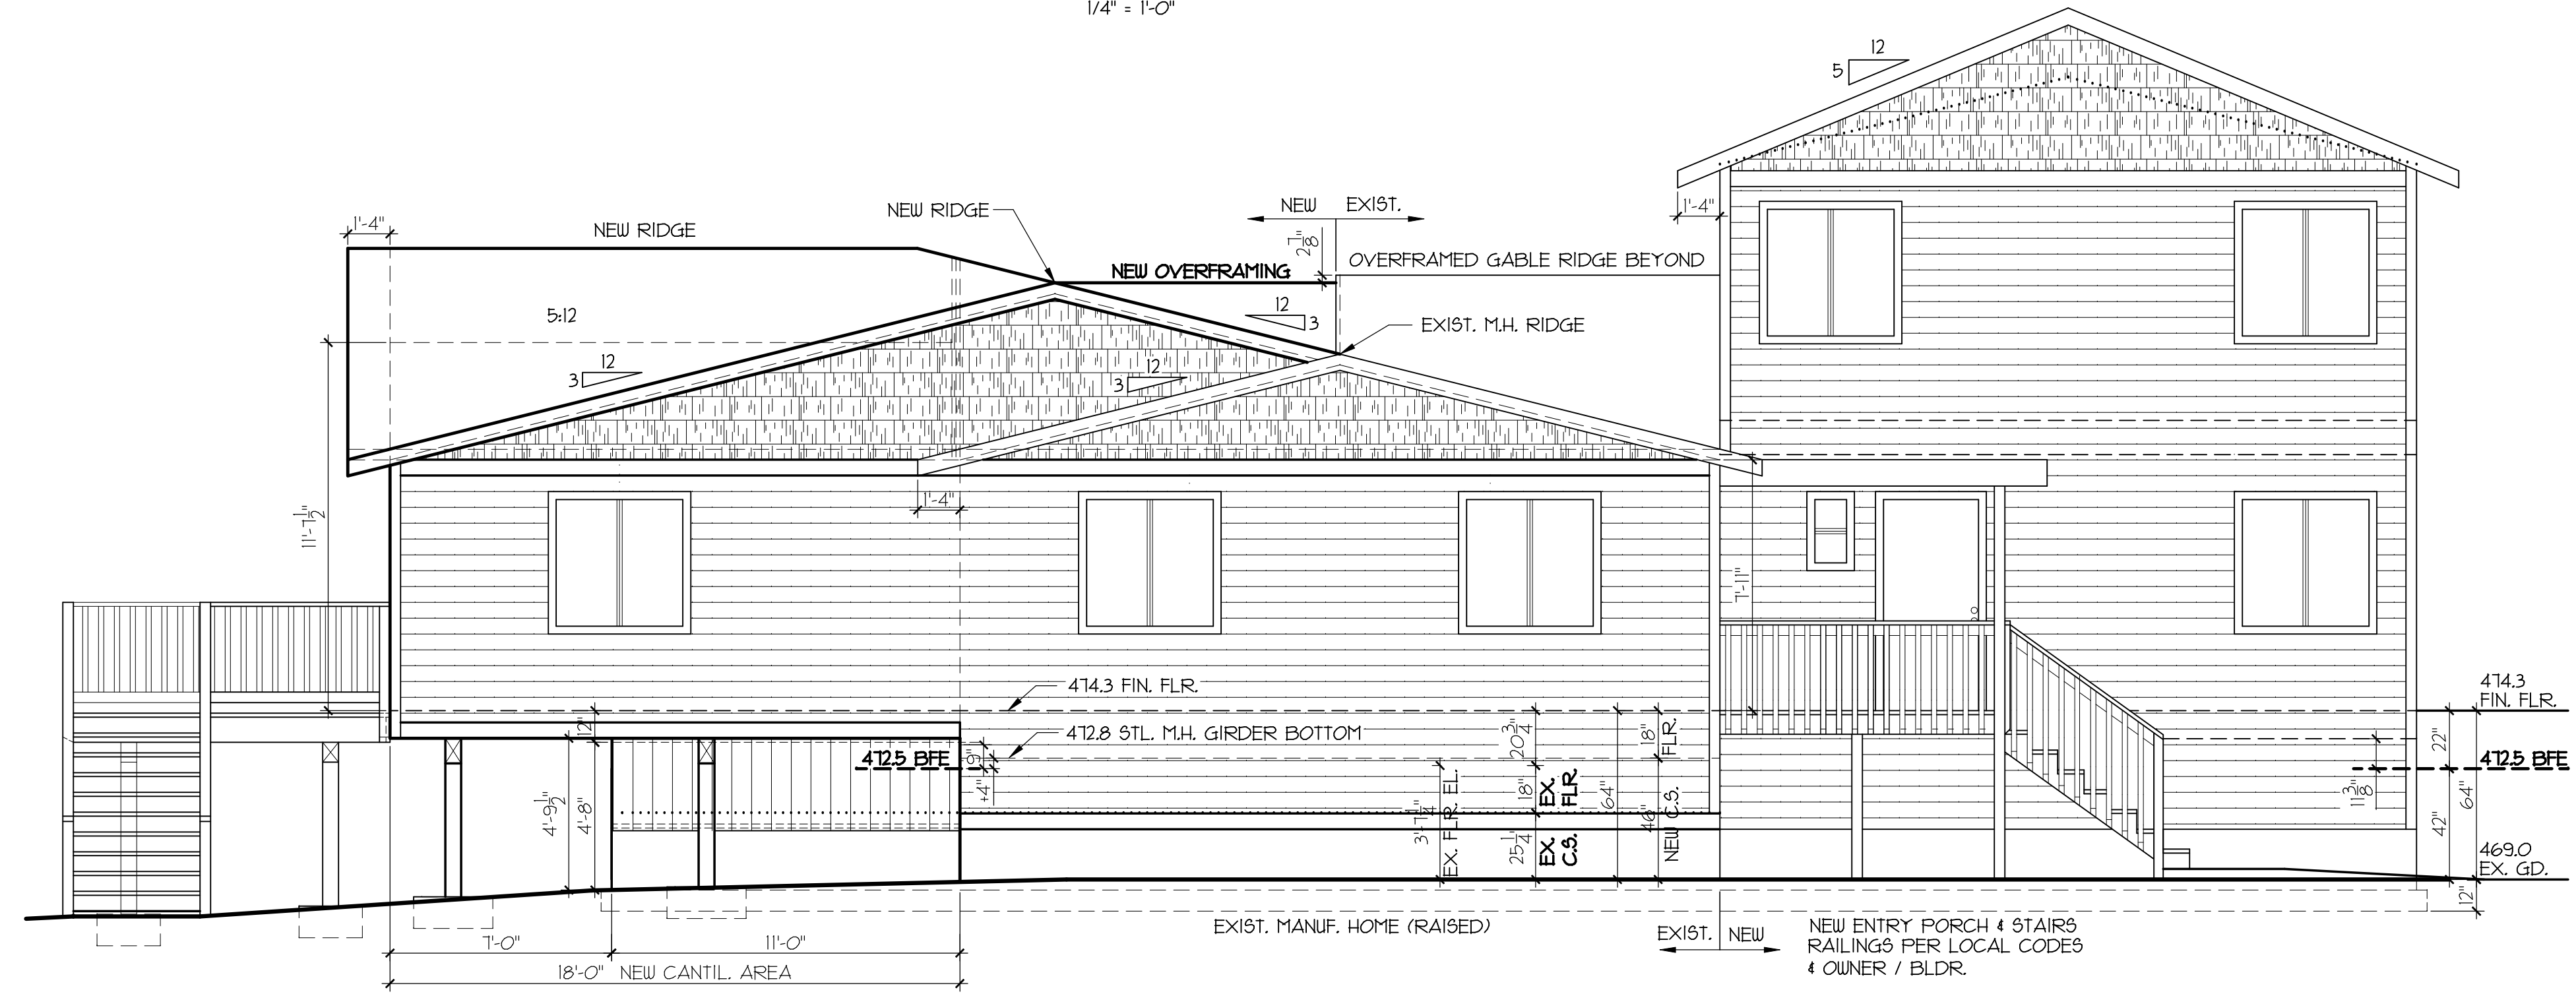

**SOUTH ELEVATION**  
1/4" = 1'-0"

**WEST VIEW SIMILAR EAST ELEVATION**

REVISIONS	BY
6-20-13	TVB
6-28-13	TVB
1-30-13	TVB

CUSTOM ADDITION FOR:  
**COLTON**  
34335 HWY 58  
EUGENE, OR

**GREAT HOUSE DESIGN**  
P.O. BOX 41999 • EUGENE, OR 97404